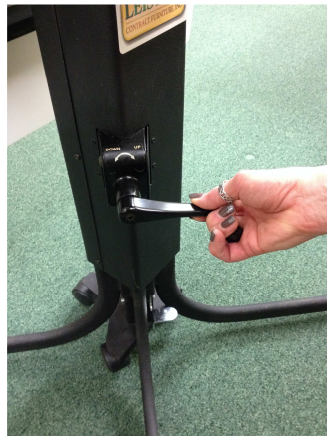

## OPERATION OF ADJUSTABLE HEIGHT FLIP TOP TABLE BASE

1. a) FLIP TOP - LOCATE TOP RELEASE HANDLE

b) PULL OUT ON HANDLE

c) WHILE PULLED OUT LIFT TOP

d) LIFT TOP TO FULL UPRIGHT POSITION

2. a) ADJUST TOP HEIGHT - LOCATE CRANK

b) ROTATE CLOCKWISE TO RAISE

c) ROTATE COUNTERCLOCKWISE TO LOWER

3. a) LOWER CASTERS – LOCATE TOE RELEASE

b) TILT TABLE UP ON TWO LEGS

c) PUSH DOWN ON TOE RELEASE

d) CASTERS DROP TO ROLL TABLE

4. a) RAISE CASTERS - TILT TABLE UP ON TWO LEGS