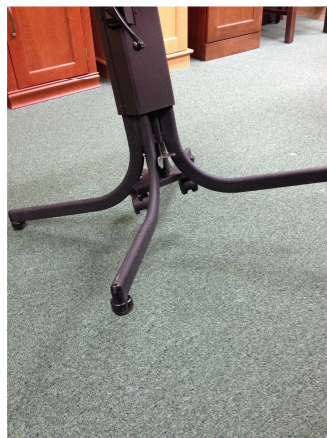

## OPERATION OF ADJUSTABLE HEIGHT FLIP TOP TABLE BASE

1. a) FLIP TOP - LOCATE TOP RELEASE HANDLE

b) PULL OUT ON HANDLE

c) WHILE PULLED OUT LIFT TOP

d) LIFT TOP TO FULL UPRIGHT POSITION

2. a) ADJUST TOP HEIGHT - LOCATE CRANK

b) ROTATE CLOCKWISE TO RAISE

c) ROTATE COUNTERCLOCKWISE TO LOWER

3. a) LOWER CASTERS – LOCATE TOE RELEASE

b) TILT TABLE UP ON TWO LEGS

c) PUSH DOWN ON TOE RELEASE

d) CASTERS DROP TO ROLL TABLE

4. a) RAISE CASTERS - TILT TABLE UP ON TWO LEGS