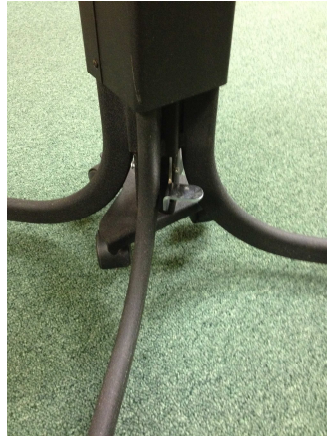

## OPERATION OF ADJUSTABLE HEIGHT FLIP TOP TABLE BASE

1. a) FLIP TOP - LOCATE TOP RELEASE HANDLE

b) PULL OUT ON HANDLE

c) WHILE PULLED OUT LIFT TOP

d) LIFT TOP TO FULL UPRIGHT POSITION

2. a) ADJUST TOP HEIGHT - LOCATE CRANK

b) ROTATE CLOCKWISE TO RAISE

c) ROTATE COUNTERCLOCKWISE TO LOWER

3. a) LOWER CASTERS – LOCATE TOE RELEASE

b) TILT TABLE UP ON TWO LEGS

c) PUSH DOWN ON TOE RELEASE

d) CASTERS DROP TO ROLL TABLE

4. a) RAISE CASTERS - TILT TABLE UP ON TWO LEGS